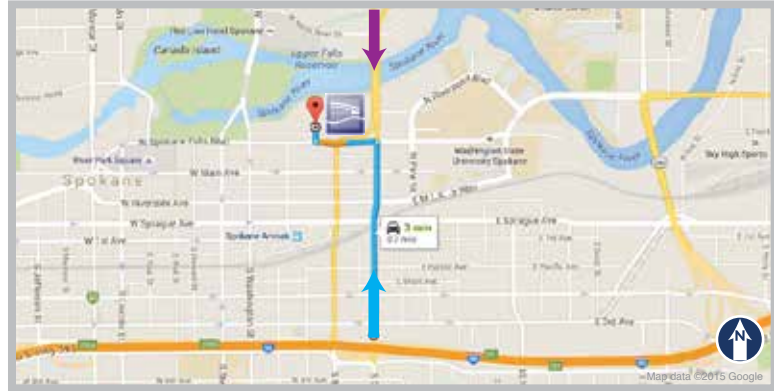

DIRECTIONS AND PARKING

SPOKANE
CONVENTION
CENTER

I-90 to the Spokane Convention Center

- From I-90 take **Exit 2 - Division St.** (Newport/Colville)
- Continue north on **Division St**
- Turn left onto **Spokane Falls Blvd.**
- Continue through the first traffic light
- Turn right onto **Spokane Falls Court**
- Follow signs to the Convention Center Parking Garage

Southbound to the Spokane Convention Center

- From HWY 2 & 395 - **Division St.** (Newport/Colville)
- Continue south on **Division St**, stay in the right lane
- Division St. turns into **Spokane Falls Blvd.**
- Continue through the first traffic light
- Turn right onto **Spokane Falls Court**
- Follow signs to the Convention Center Parking Garage

Additional Parking (Davenport Grand Hotel Garage)

- Follow **Spokane Falls Blvd.**
- Left onto **N. Stevens St**
- Left onto **W. Main Ave**
- Left onto **N. Washington St**
- Entrance to Davenport Grand Hotel Parking Garage on the right side of the street

P In addition to the two main lot options, parking is available in metered spots and conveniently located lots (see map).